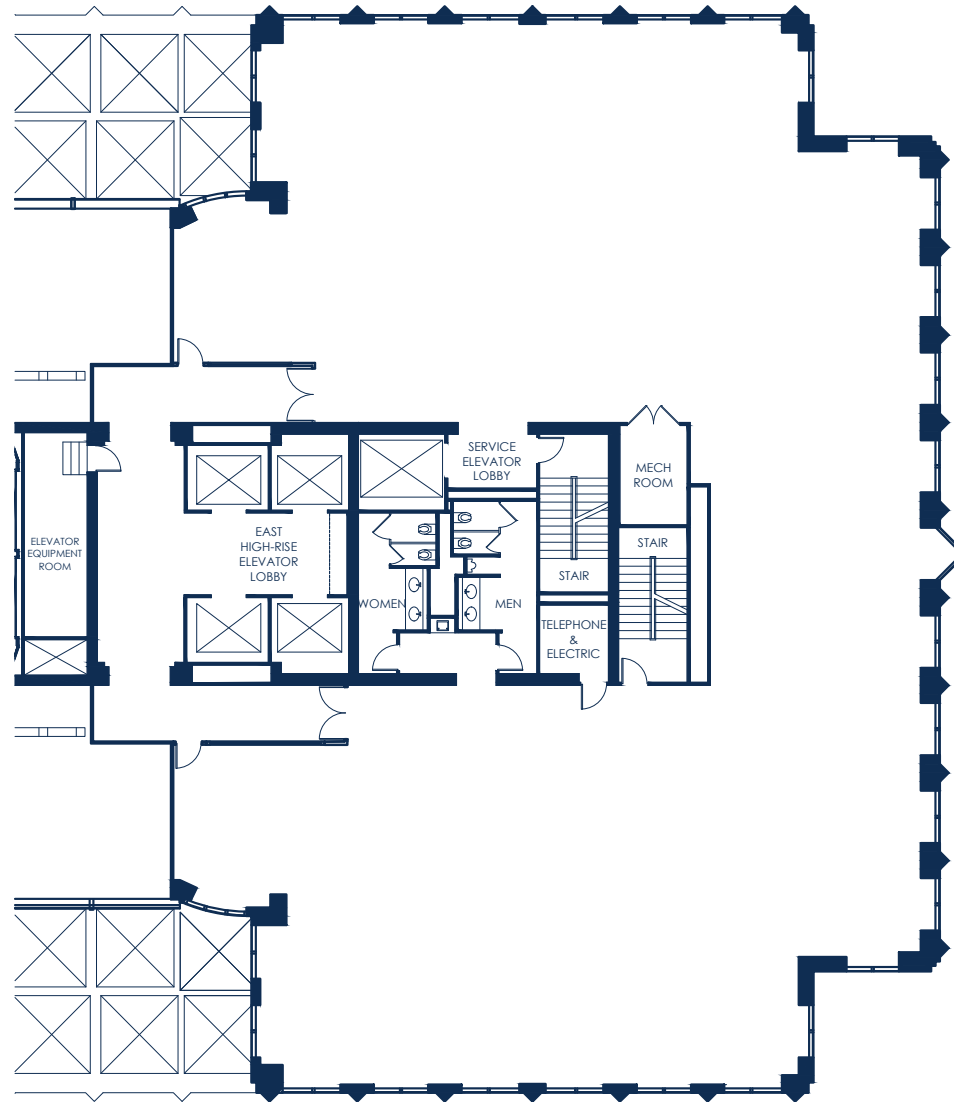

CHASE TOWER

SUITE 4200E
10,157 RSF

For more information, contact
J.J. Leonard or **Matt Wieser** at 214.267.0400

CHASE TOWER

SUITE 4200E
10,157 RSF

For more information, contact
J.J. Leonard or **Matt Wieser** at 214.267.0400