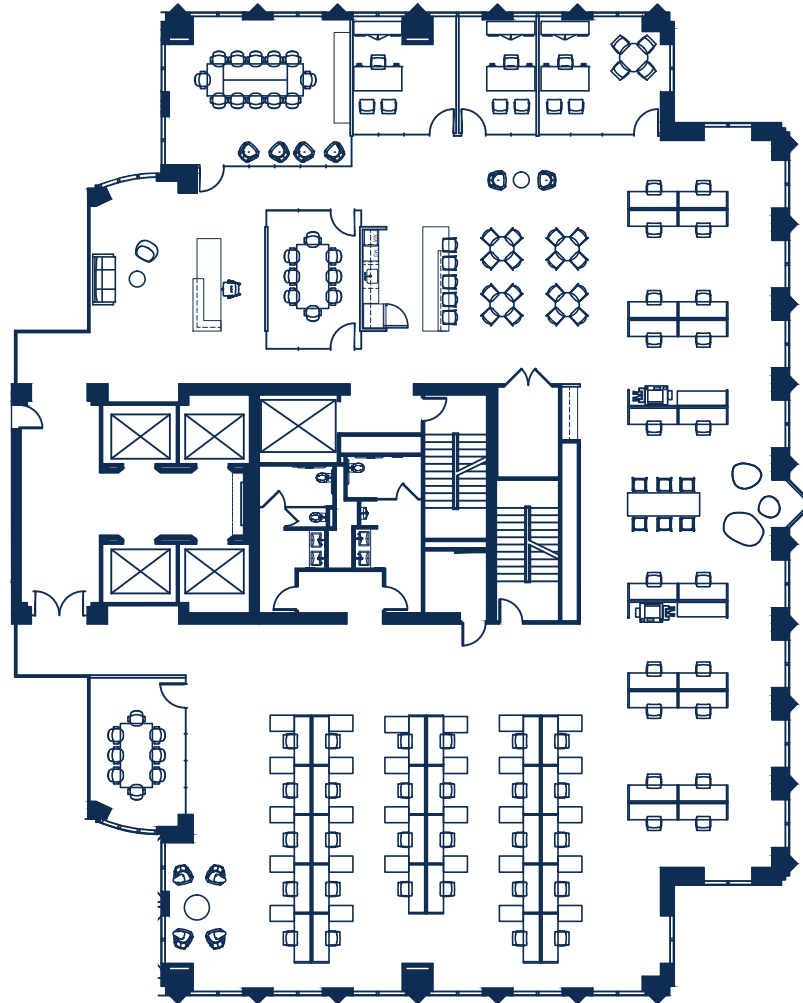

CHASE TOWER

SUITE 4200E
10,157 RSF

For more information, contact
J.J. Leonard or **Matt Wieser** at 214.267.0400

CHASE TOWER

SUITE 4200E
10,157 RSF

For more information, contact
J.J. Leonard or **Matt Wieser** at 214.267.0400