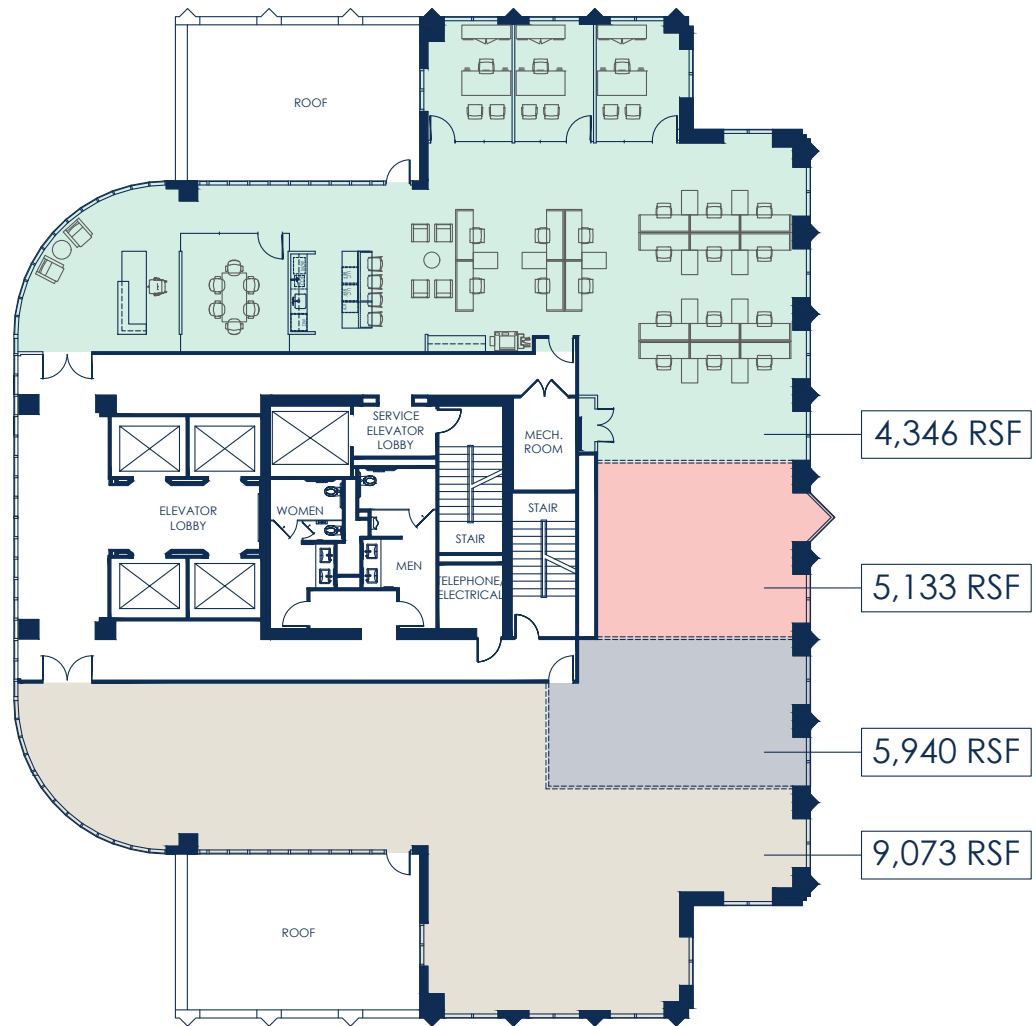

CHASE TOWER

SUITE 4400E
9,073 RSF

For more information, contact
J.J. Leonard or **Matt Wieser** at 214.267.0400

CHASE TOWER

SUITE 4400E
4,346 - 9,073 RSF

For more information, contact
J.J. Leonard or **Matt Wieser** at 214.267.0400