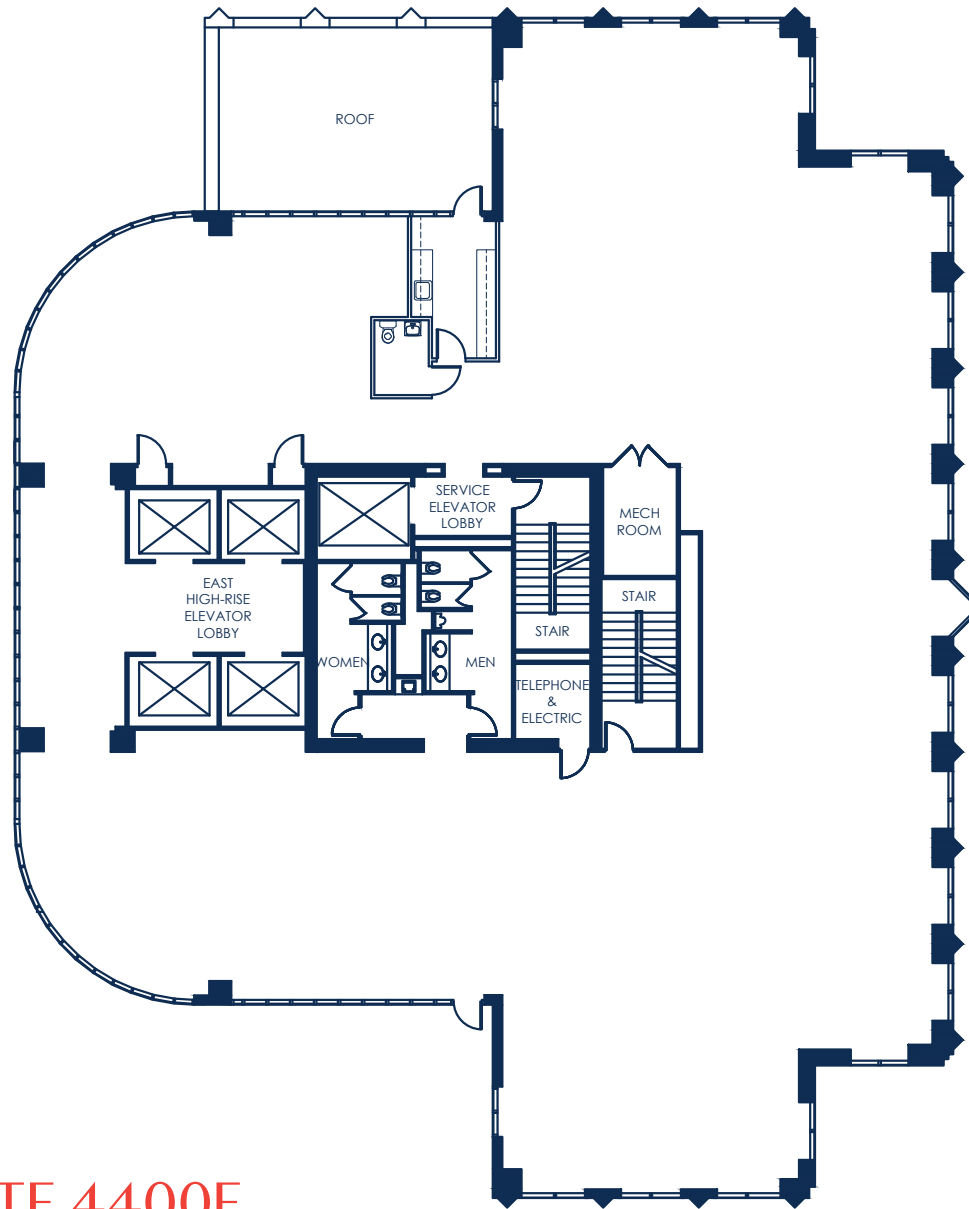

CHASE TOWER

SUITE 4400E
9,073 RSF

For more information, contact
J.J. Leonard or **Matt Wieser** at 214.267.0400

CHASE TOWER

SUITE 4400E
4,346 - 9,073 RSF

For more information, contact
J.J. Leonard or **Matt Wieser** at 214.267.0400