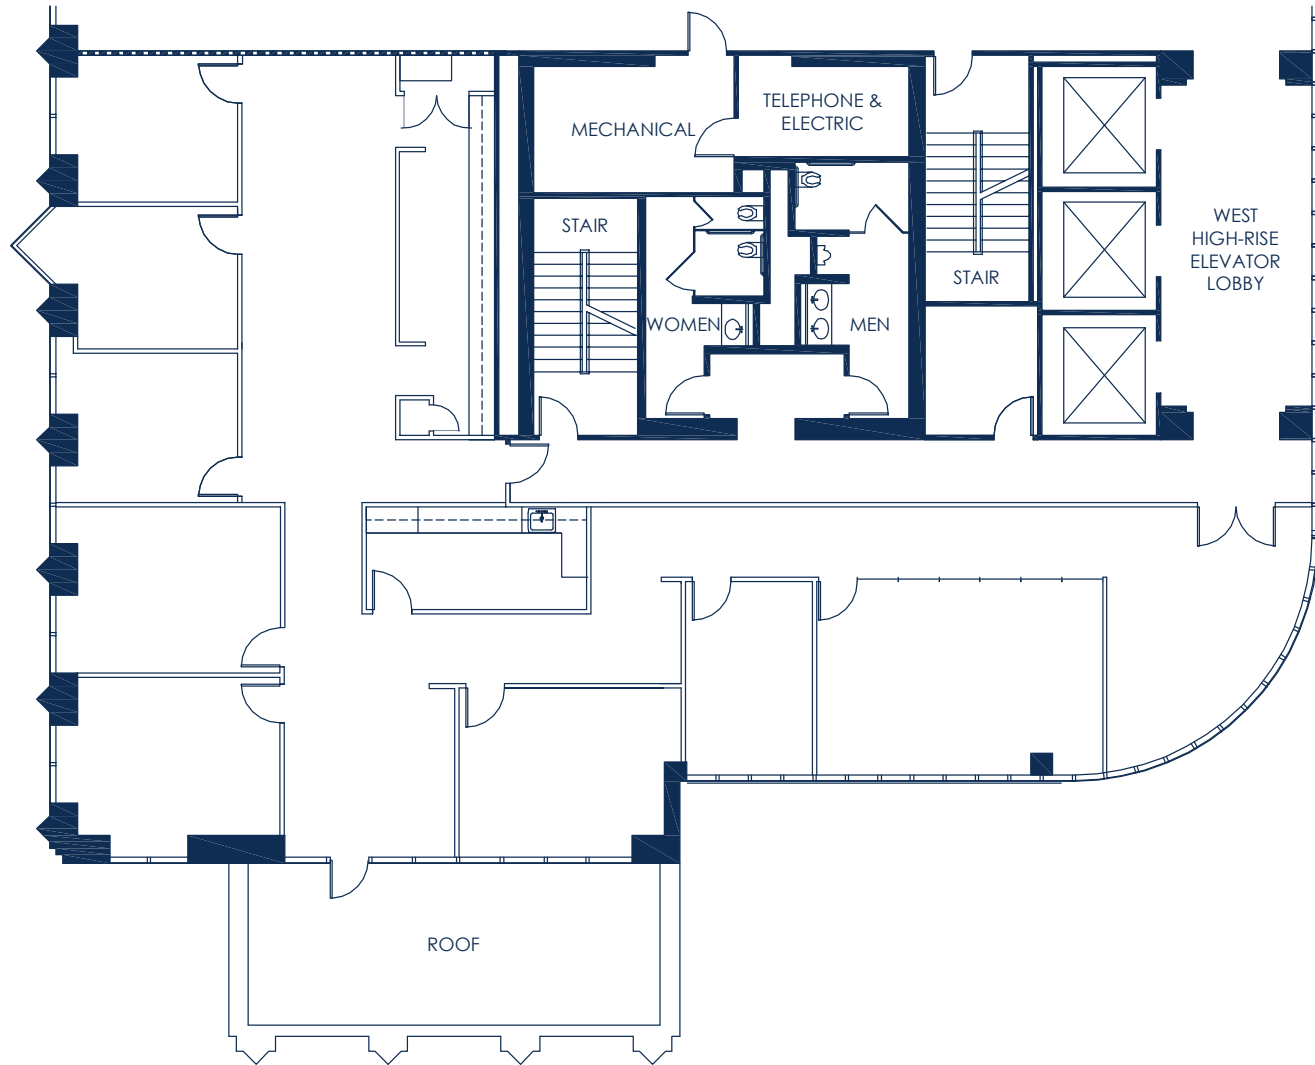

CHASE TOWER

SUITE 4750W
3,950 RSF

For more information, contact
J.J. Leonard or **Matt Wieser** at 214.267.0400

SUITE 4750W
3,950 RSF

For more information, contact
J.J. Leonard or **Matt Wieser** at 214.267.0400