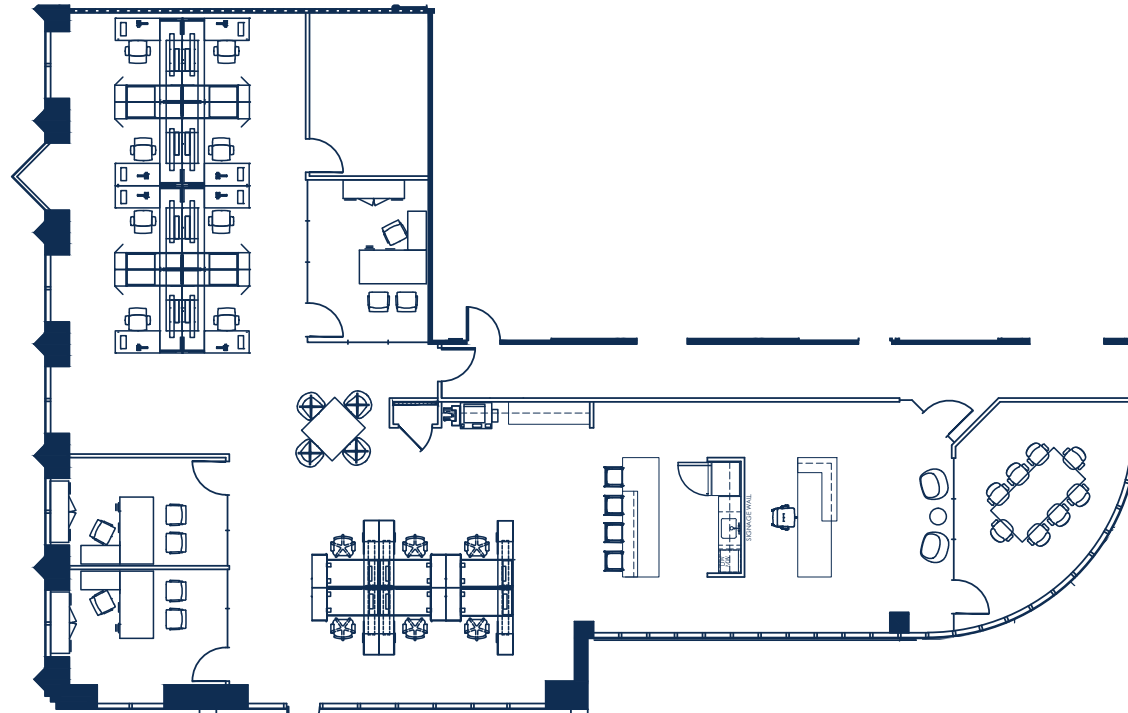

CHASE TOWER

SUITE 4750W
3,950 RSF

For more information, contact
J.J. Leonard or **Matt Wieser** at 214.267.0400

SUITE 4750W
3,950 RSF

For more information, contact
J.J. Leonard or **Matt Wieser** at 214.267.0400