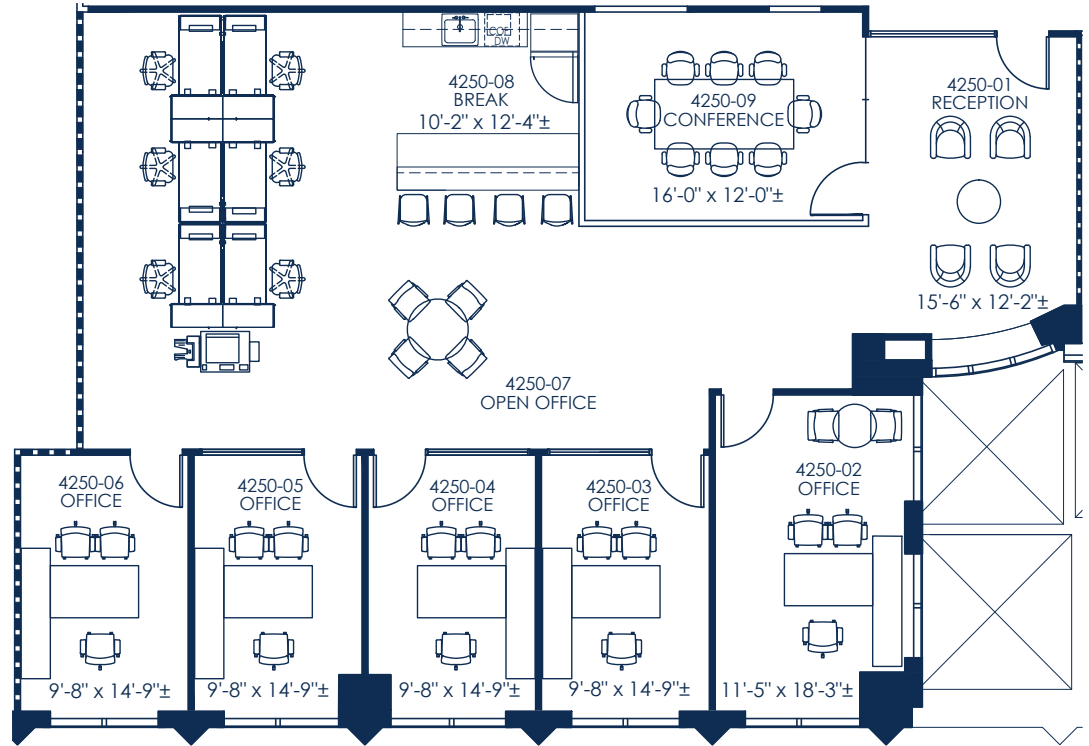

CHASE TOWER

SUITE 4250W
3,569 RSF

For more information, contact
J.J. Leonard or **Matt Wieser** at 214.267.0400