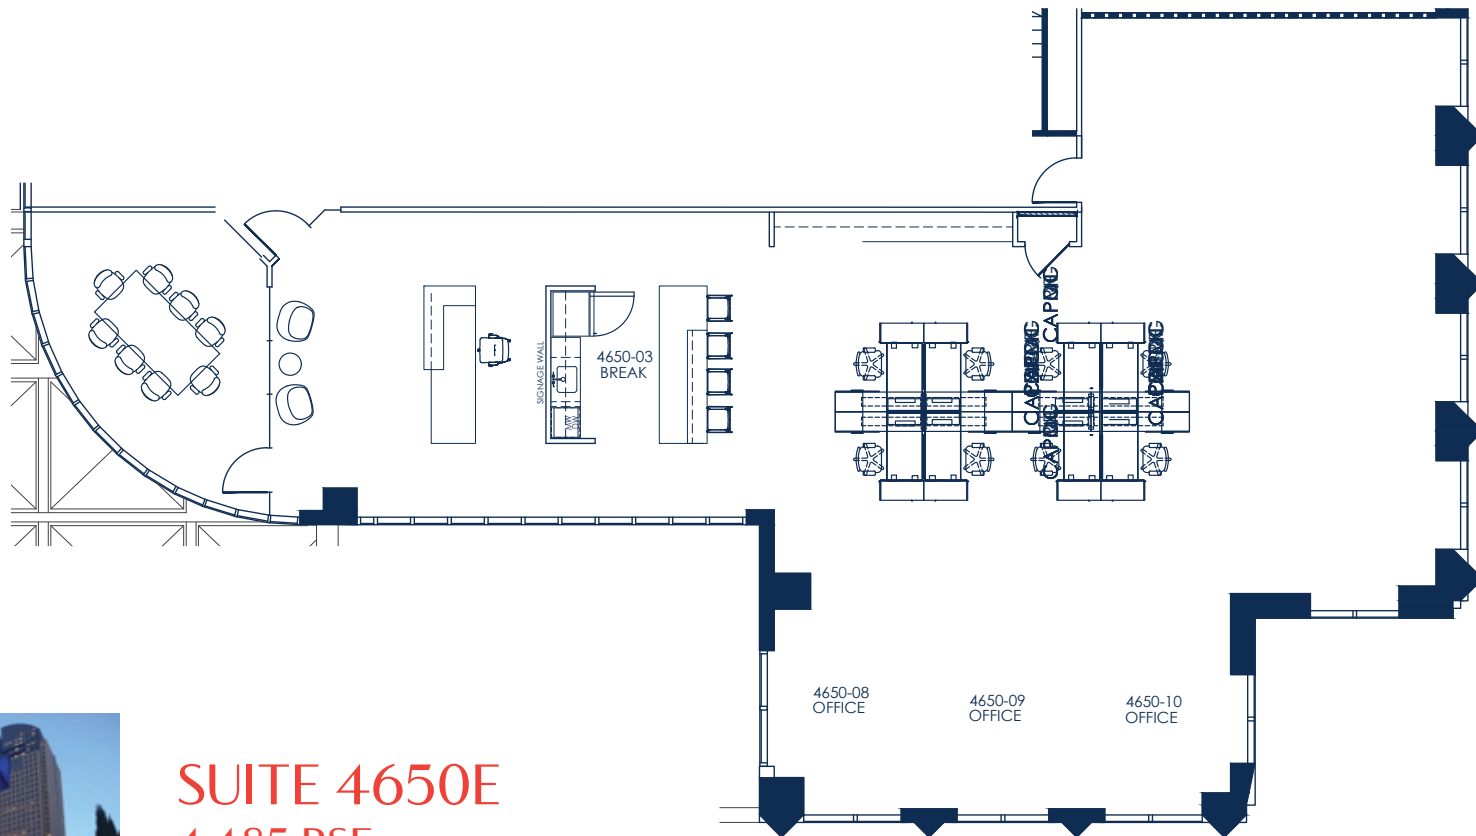

CHASE TOWER

SUITE 4650E
4,485 RSF

For more information, contact
J.J. Leonard or **Matt Wieser** at 214.267.0400

FORTIS
property group, llc

STREAM