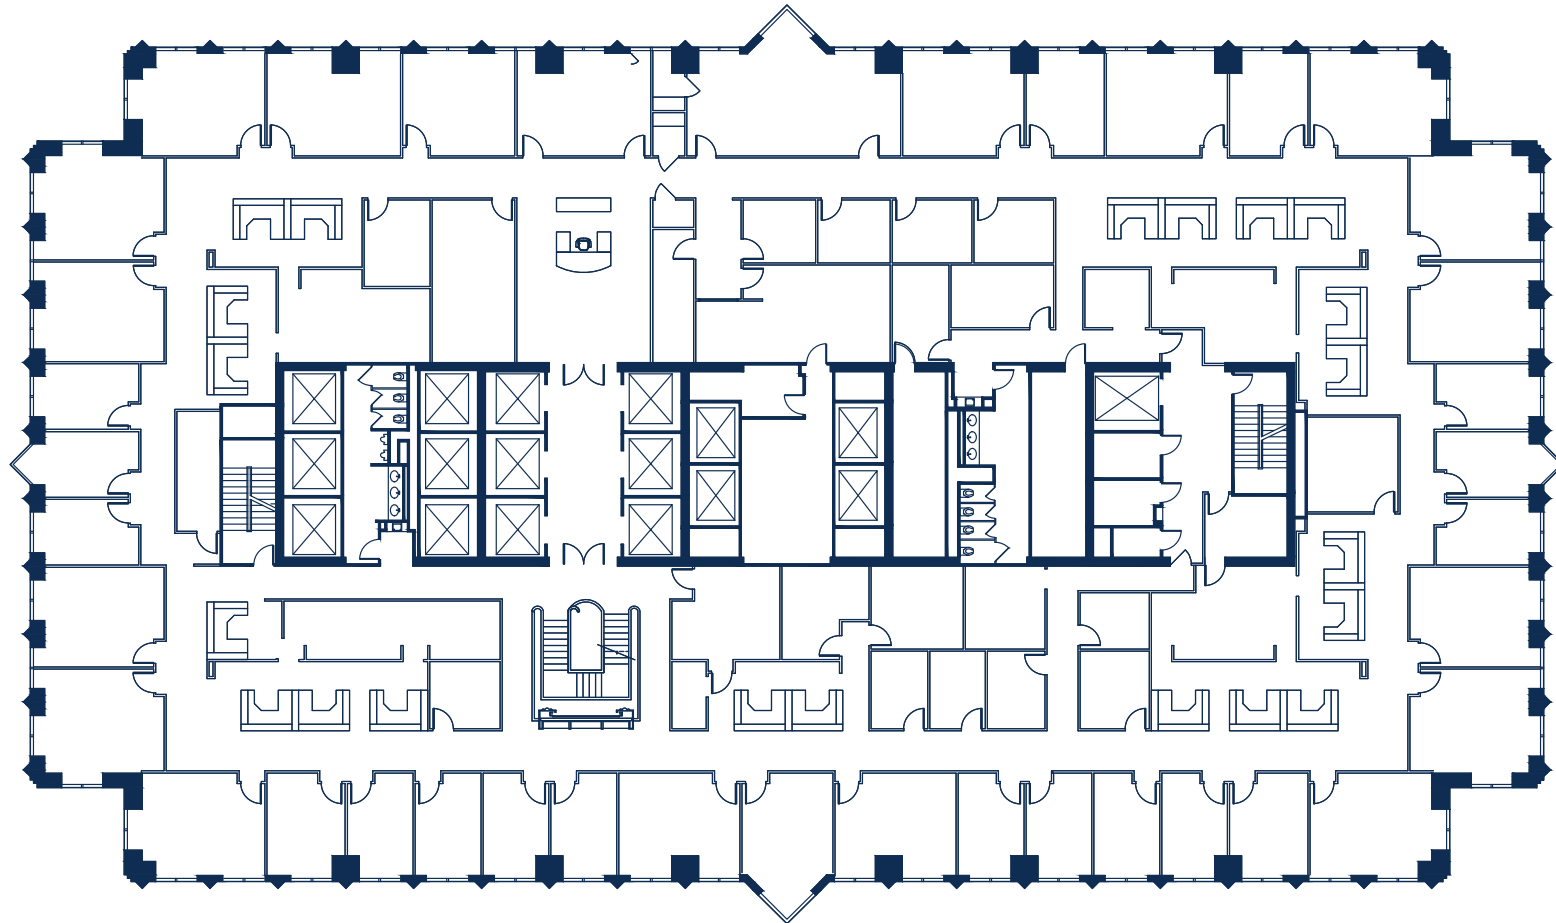

CHASE TOWER

SUITE 1800
25,401 RSF

For more information, contact
J.J. Leonard or **Matt Wieser** at 214.267.0400