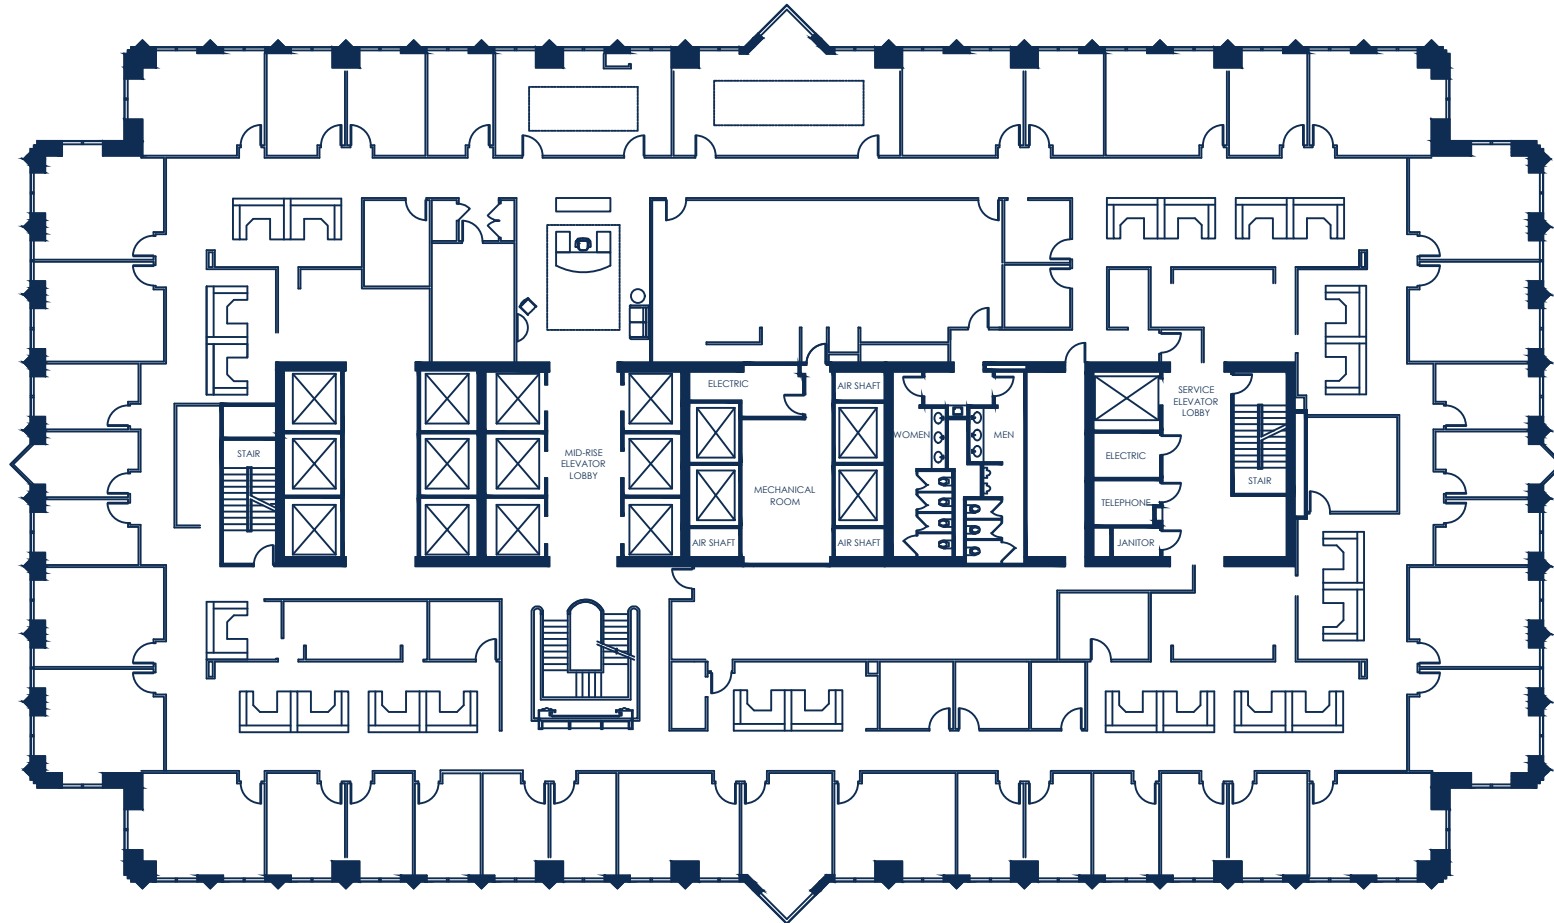

CHASE TOWER

SUITE 2000
25,902 RSF

For more information, contact
J.J. Leonard or **Matt Wieser** at 214.267.0400