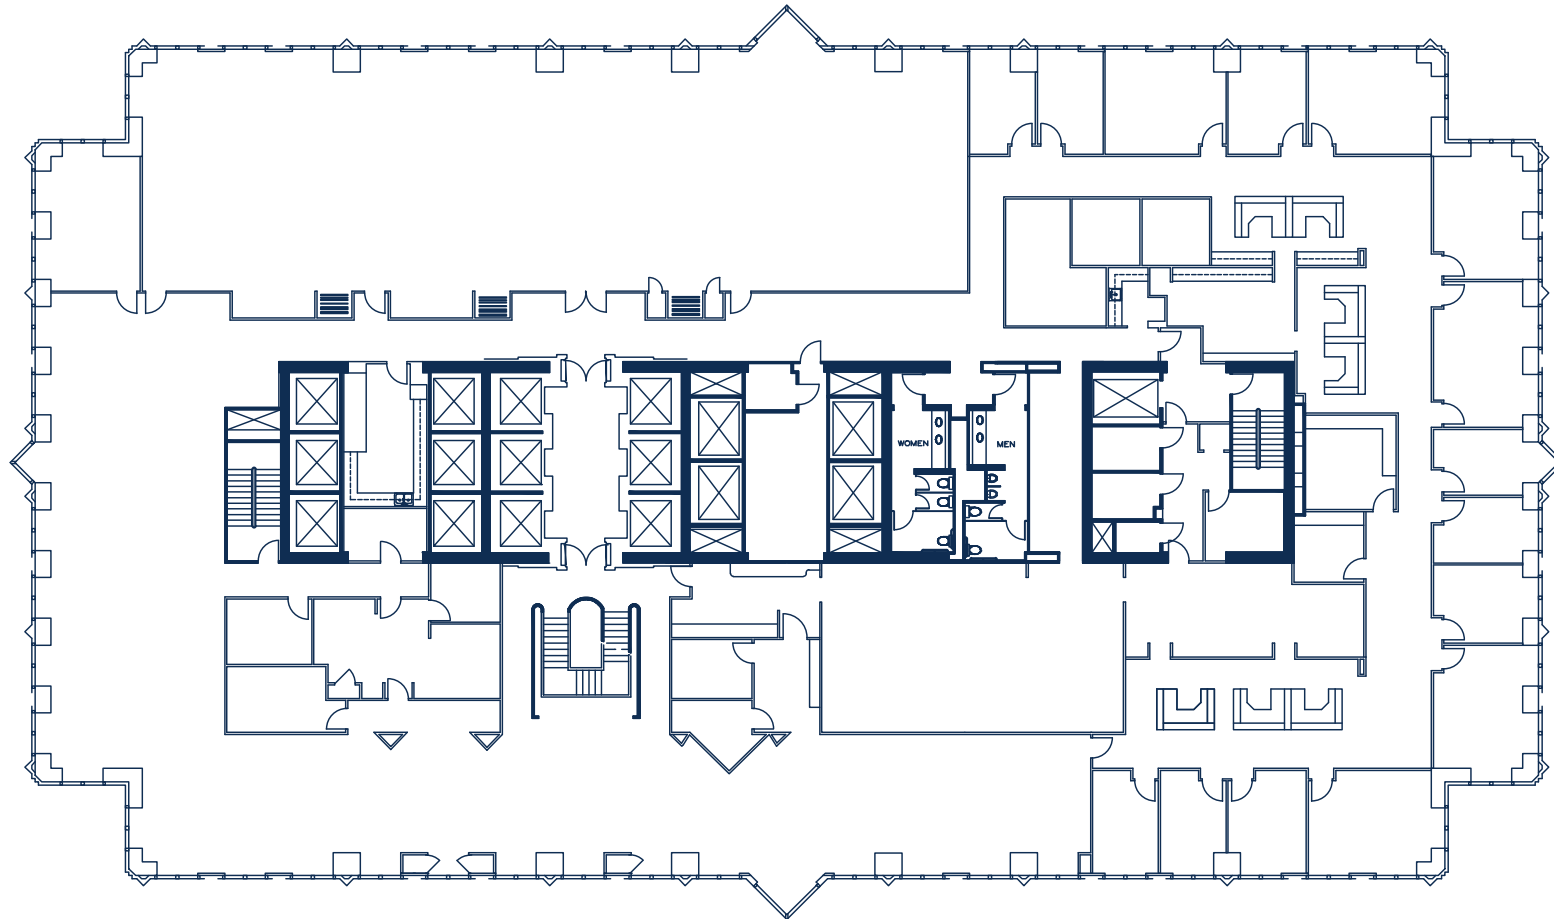

CHASE TOWER

SUITE 2100
25,902 RSF

For more information, contact
J.J. Leonard or **Matt Wieser** at 214.267.0400