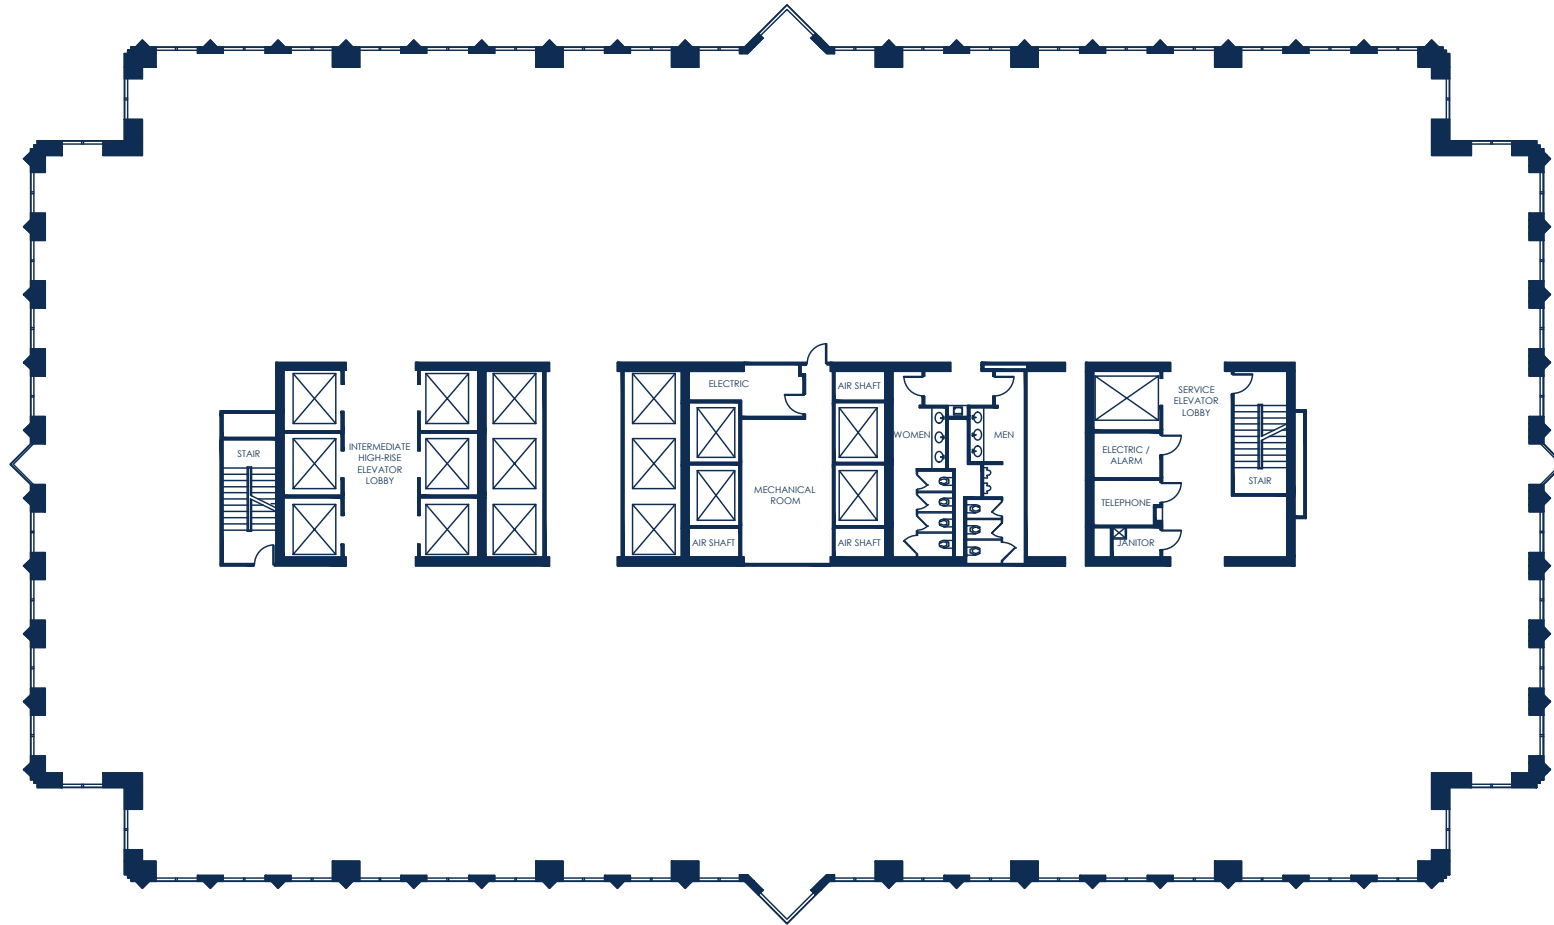

CHASE TOWER

SUITE 2900
25,902 RSF

For more information, contact
J.J. Leonard or **Matt Wieser** at 214.267.0400