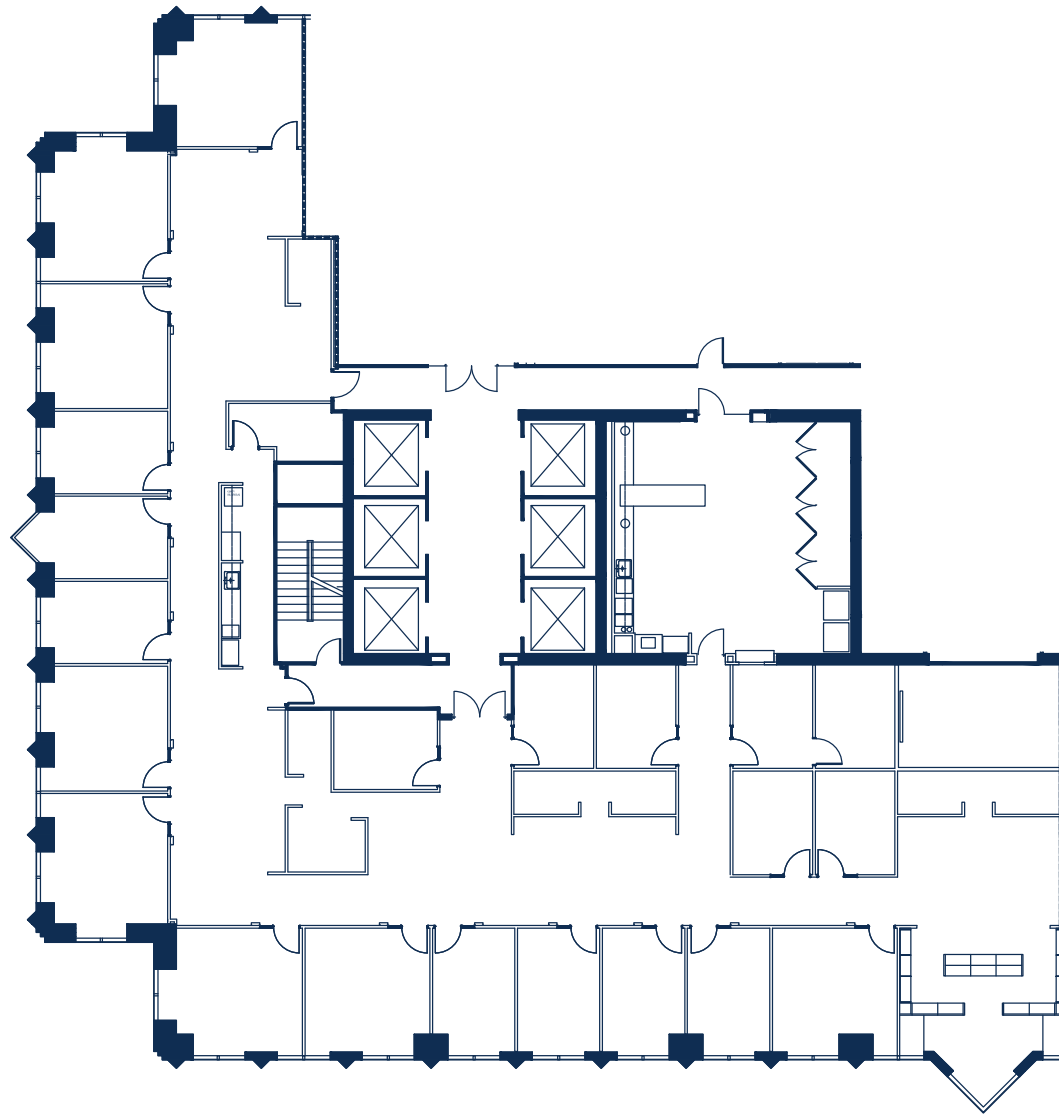

CHASE TOWER

SUITE 3350
10,020 RSF

For more information, contact
J.J. Leonard or **Matt Wieser** at 214.267.0400