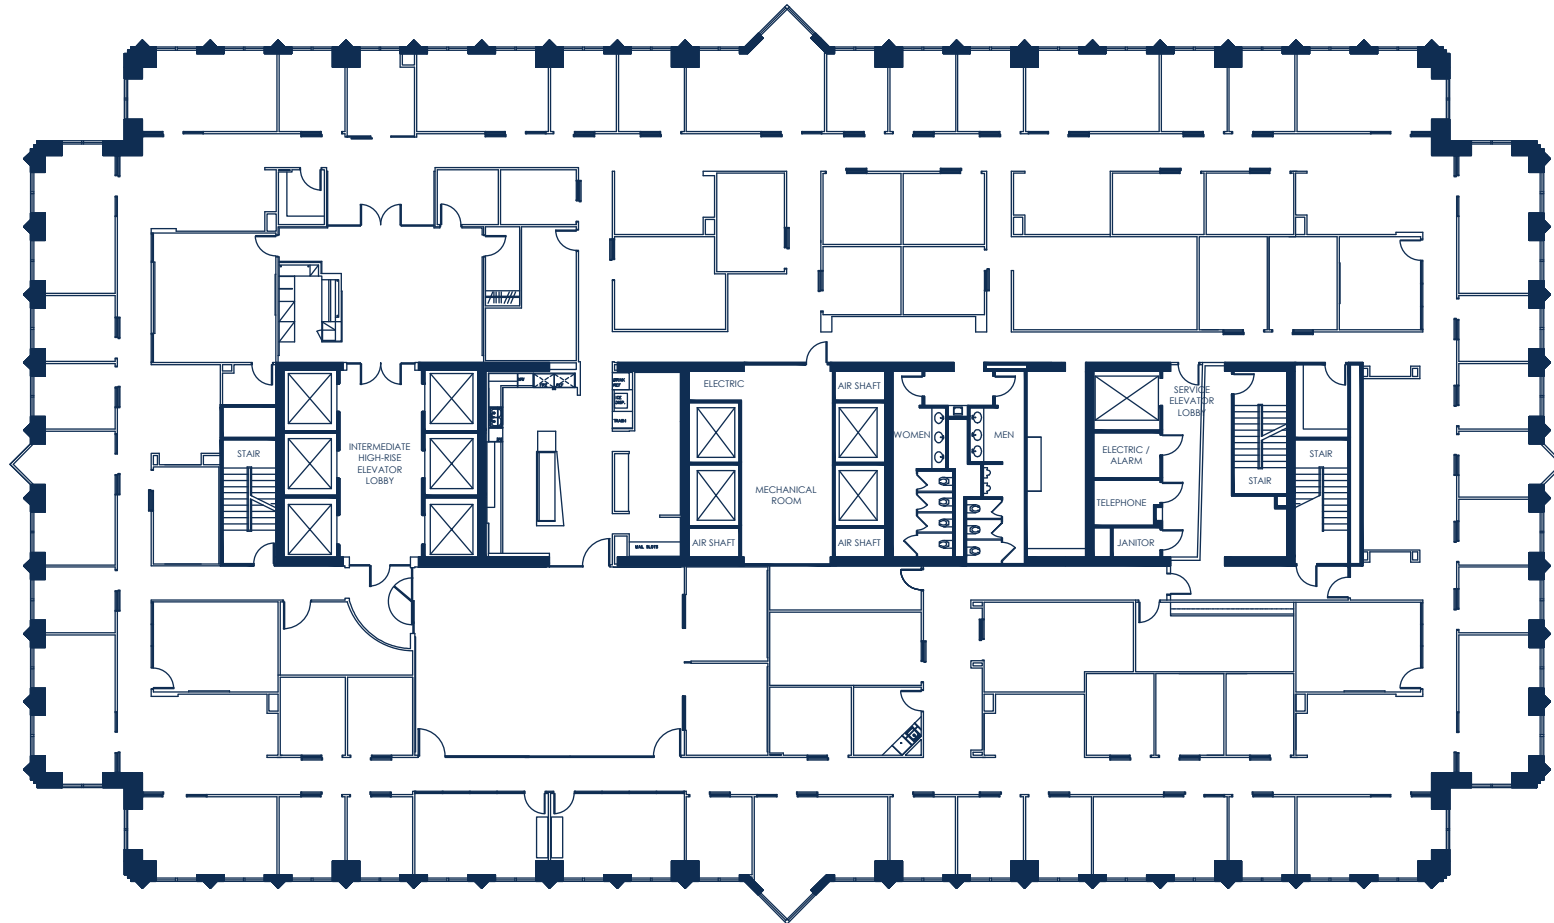

CHASE TOWER

SUITE 3700
25,292 RSF

For more information, contact
J.J. Leonard or **Matt Wieser** at 214.267.0400