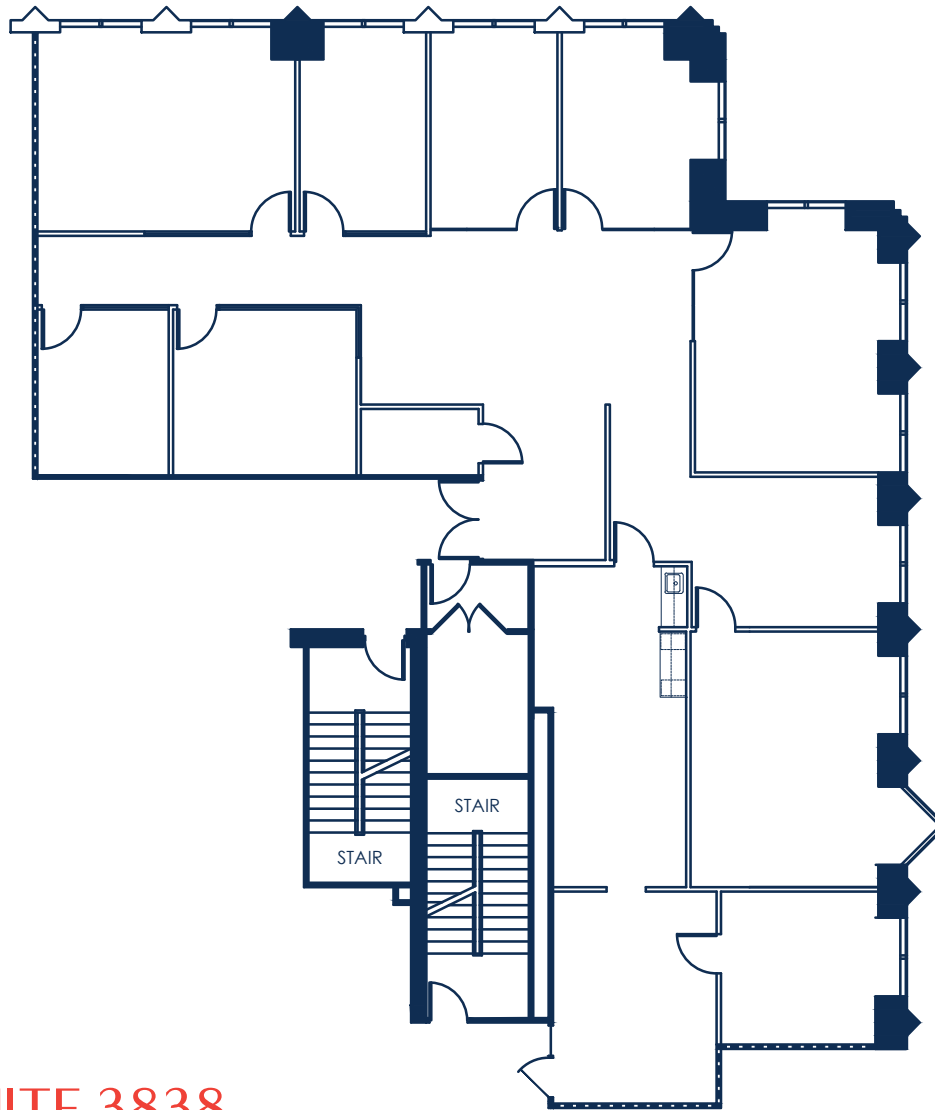

CHASE TOWER

SUITE 3838
3,856 RSF

For more information, contact
J.J. Leonard or **Matt Wieser** at 214.267.0400