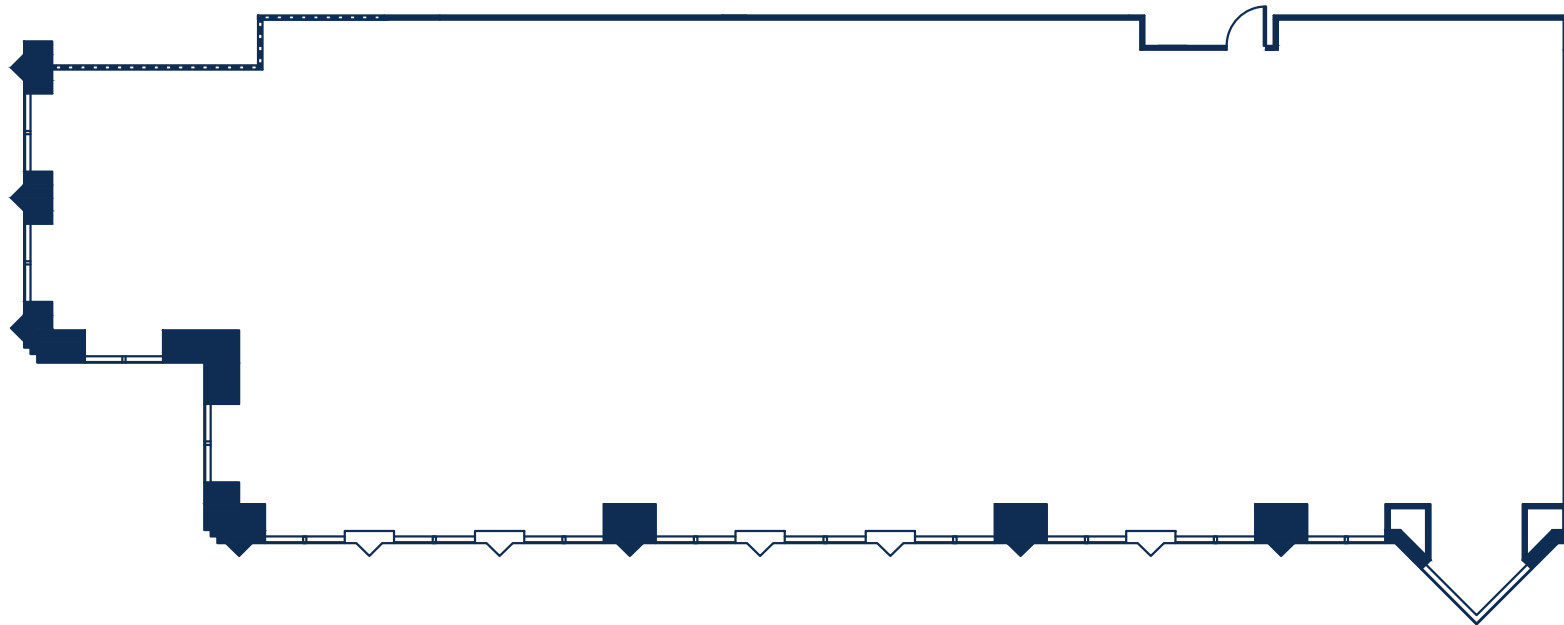

CHASE TOWER

SUITE 3880
5,882 RSF

For more information, contact
J.J. Leonard or **Matt Wieser** at 214.267.0400